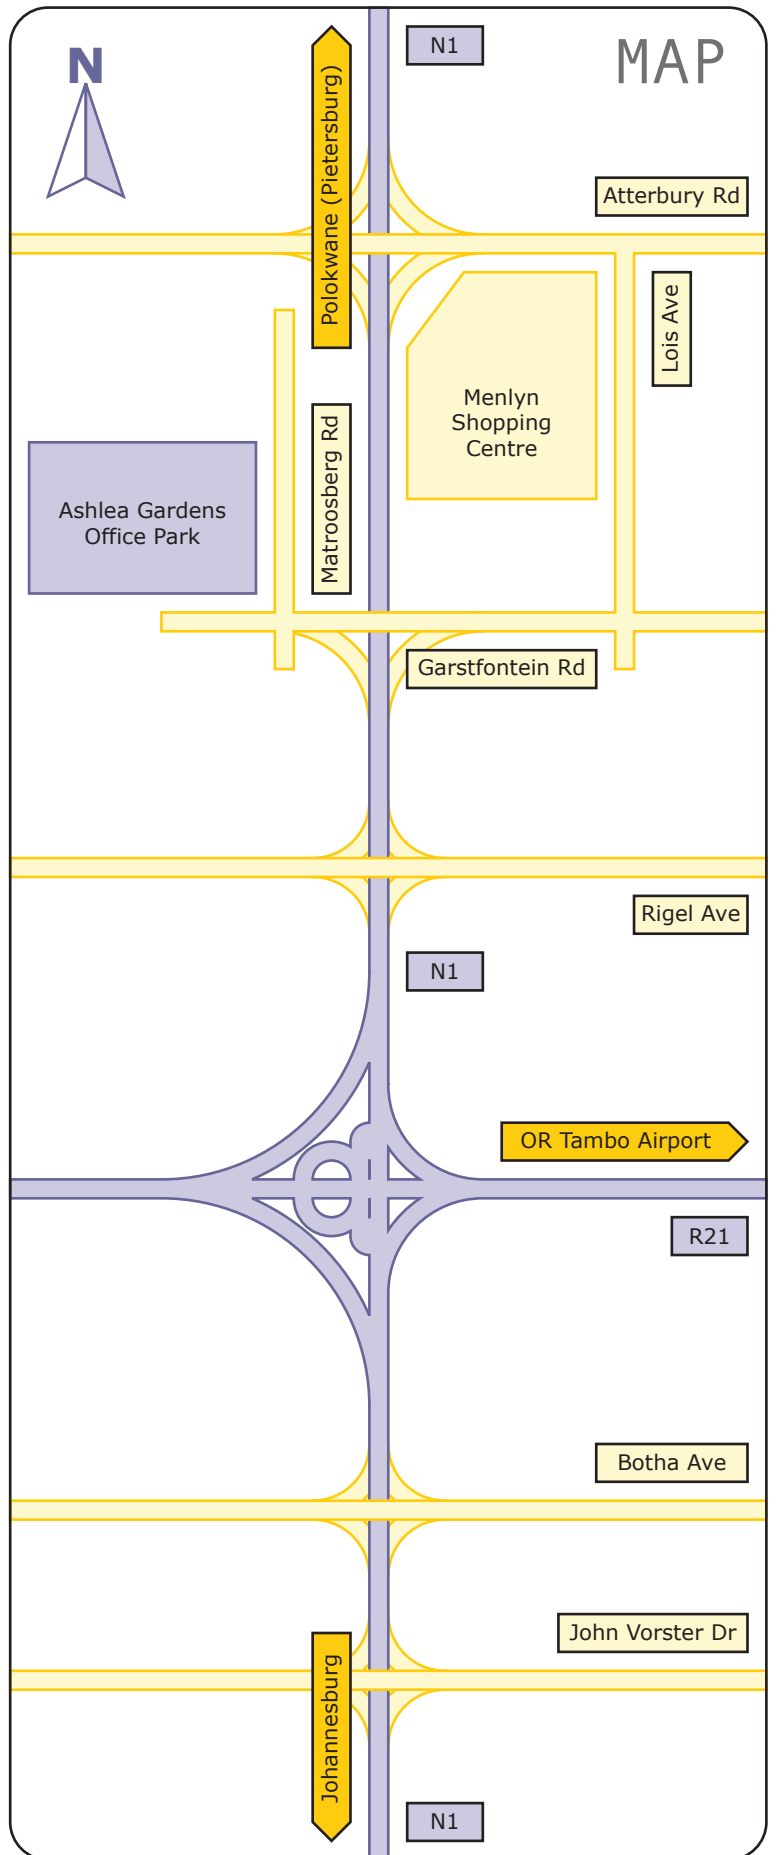

DIRECTIONS

From the North: Follow the N1 South towards Johannesburg. Take the Atterbury Road off-ramp. Turn left into Atterbury Road and pass Menlyn Shopping Centre on your right. Turn right into Lois Avenue and continue straight. Turn right into Garstfontein Road and continue straight over the N1 highway. Turn right into Matroosberg Road and Ashlea Gardens Office Park is on your left hand side. Enter the office park and our building is in the back right hand corner on the ground floor.

From the Airport: Follow the R21 towards Pretoria and take the N1 bypass North towards Polokwane (Pietersburg). Take the Garstfontein Road off-ramp. Turn left at the first traffic light into Garstfontein Road. Turn right at the second traffic light into Matroosberg Road and Ashlea Gardens Office Park is on your left hand side. Enter the office park and our building is in the back right hand corner on the ground floor.

From Johannesburg: Follow the M1 north towards Pretoria and take the N1 bypass North towards Polokwane (Pietersburg). Take the Garstfontein Road off-ramp. Turn left at the first traffic light into Garstfontein Road. Turn right at the second traffic light into Matroosberg Road and Ashlea Gardens Office Park is on your left hand side. Enter the office park and our building is in the back right hand corner on the ground floor.